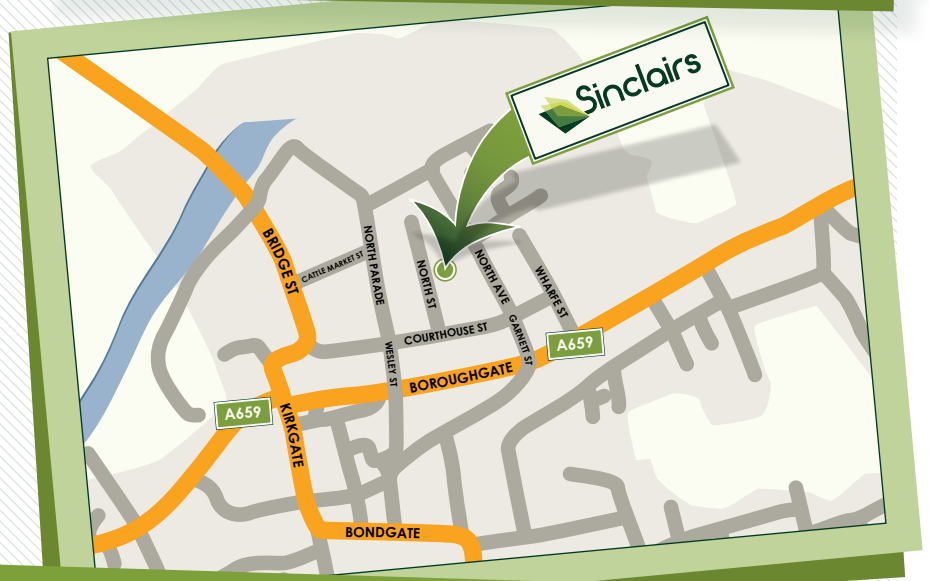

**Postal Address**

Sinclairs  
Silvine Works  
PO Box 1  
Otley  
West Yorkshire  
LS21 1QF

**Satellite Navigation Postcode**

LS21 1AH

**HOW TO FIND US**

**FROM BRADFORD/ SKIPTON:**

Head towards Otley town centre until you come to a set of traffic lights. Go straight ahead at these, heading towards Harrogate. At the next set of traffic lights (Skipton Building Society is on left) turn left into Wesley Street. Take the next right into Courthouse Street. Sinclairs' factory is on the left, with its entrance on North Street.

**FROM HARROGATE:**

Head towards Otley town centre along the main road from Pool in Wharfedale until you come to a set of traffic lights (Argos is on your left). Turn right into Wesley Street. Take the next right into Courthouse Street. Sinclairs' factory is on the left, with its entrance on North Street.

**FROM LEEDS:**

Follow the main road into Otley town centre. Just after the Rose & Crown pub, take a right into Crossgate. At the next set of traffic lights, go straight on into Wesley Street. Take the next right into Courthouse Street. Sinclairs' factory is on the left, with its entrance on North Street.