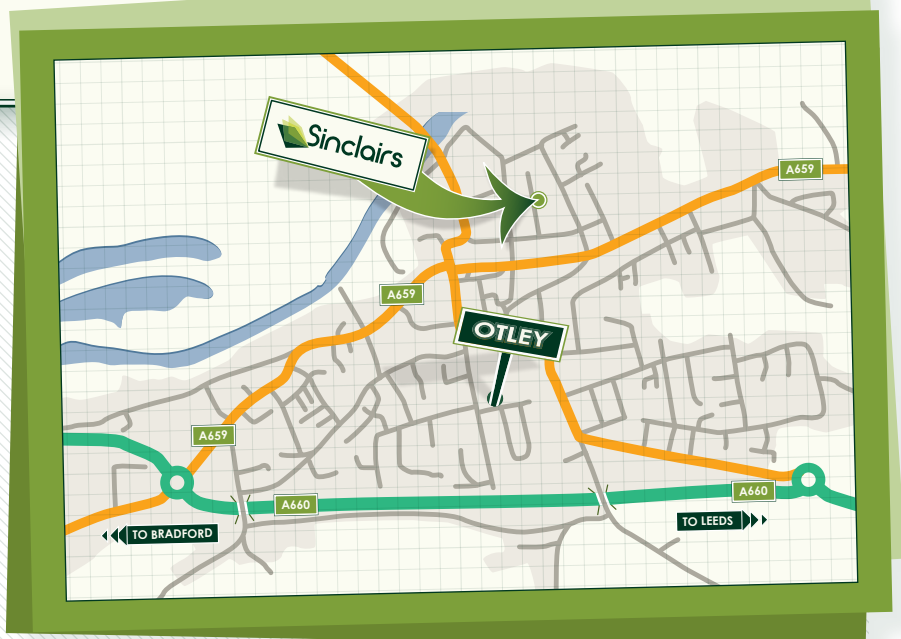

**Postal Address**

Sinclairs  
Silvine Works  
PO Box 1  
Otley  
West Yorkshire  
LS21 1QF

**Satellite Navigation Postcode**

LS21 1AH

**HOW TO FIND US**

**FROM BRADFORD/ SKIPTON:**

Head towards Otley town centre until you come to a set of traffic lights. Go straight ahead at these, heading towards Harrogate. At the next set of traffic lights (Skipton Building Society is on left) turn left into Wesley Street. Take the next right into Courthouse Street. Sinclairs' factory is on the left, with its entrance on North Street.

**FROM HARROGATE:**

Head towards Otley town centre along the main road from Pool in Wharfedale until you come to a set of traffic lights (Argos is on your left). Turn right into Wesley Street. Take the next right into Courthouse Street. Sinclairs' factory is on the left, with its entrance on North Street.

**FROM LEEDS:**

Follow the main road into Otley town centre. Just after the Rose & Crown pub, take a right into Crossgate. At the next set of traffic lights, go straight on into Wesley Street. Take the next right into Courthouse Street. Sinclairs' factory is on the left, with its entrance on North Street.